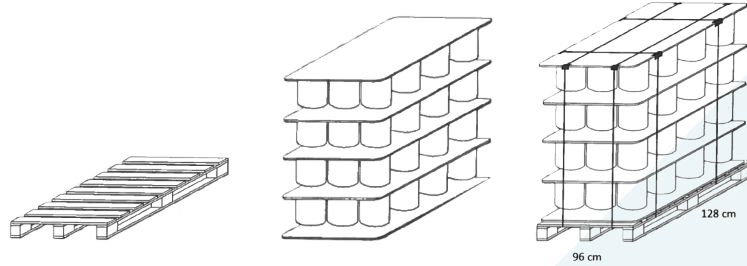

# MULTI END ROVING

## Packaging Information

Number of Bobbins per Pallet	Number of Layers per Pallet	Pallet Dimensions (cm)	Pallet Height (cm)	Pallet Net Weight (kg)	Number of Ends	Number of Bobbins per Layer
48	4	96 x 128	125	960 - 1100	0 - 1 - 3 - 4 - 6 - 12	12