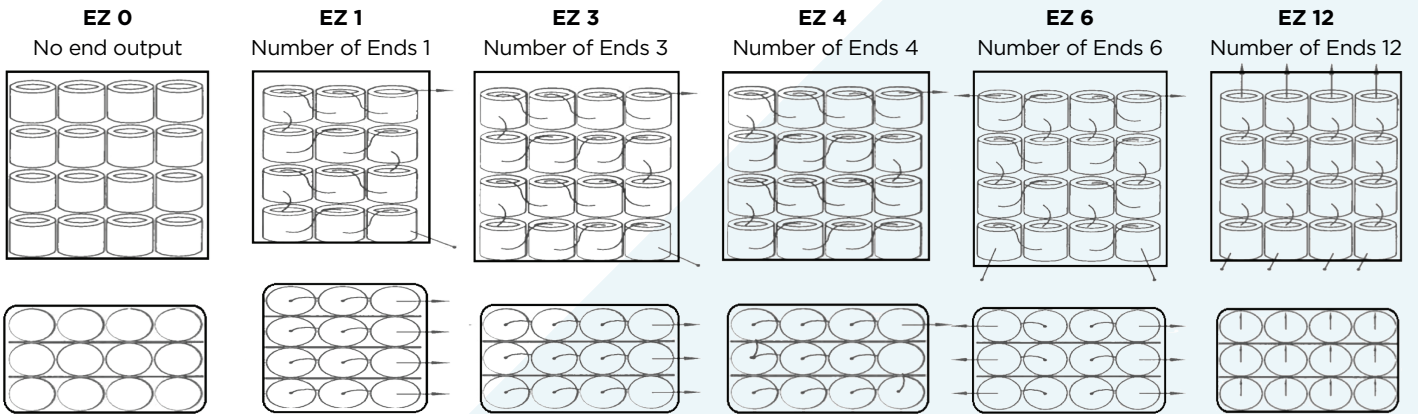

# MULTI END ROVING

## Packaging Information

Number of Bobbins per Pallet	Number of Layers per Pallet	Pallet Dimensions (cm)	Pallet Height (cm)	Pallet Net Weight (kg)	Number of Ends	Number of Bobbins per Layer
48	4	96 x 128	125	960 - 1100	0 - 1 - 3 - 4 - 6 - 12	12